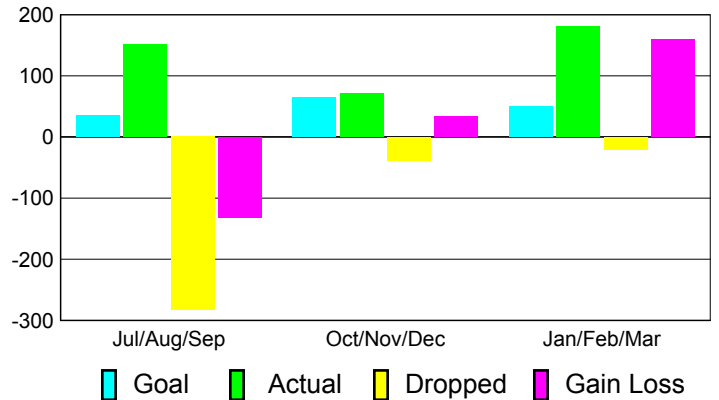

### YTD Status Quo Clubs 2010-2011

Status Quo Clubs Compared to Status Quo Members

## MEMBERSHIP

**Membership Results  
2010-2011**

**Membership  
2009-2010**

Month	Net Memb Goal	Actual New Memb	Actual Dropped Memb	Gain/Loss of Memb	Gain/Loss of Memb
Jul/Aug/Sep	35	152	-283	-131	32
Oct/Nov/Dec	65	71	-38	33	72
Jan/Feb/Mar	50	181	-21	160	127
<b>Totals</b>	<b>150</b>	<b>404</b>	<b>-342</b>	<b>62</b>	<b>231</b>

### Membership Results 2010-2011

Goal, New, Dropped, Gain/Loss