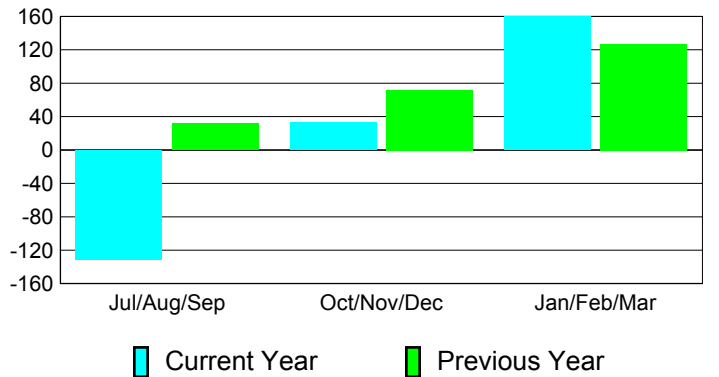

Gender Comparison 2010-2011

Jul/Aug/Sep

Oct/Nov/Dec

Jan/Feb/Mar

Male

Female