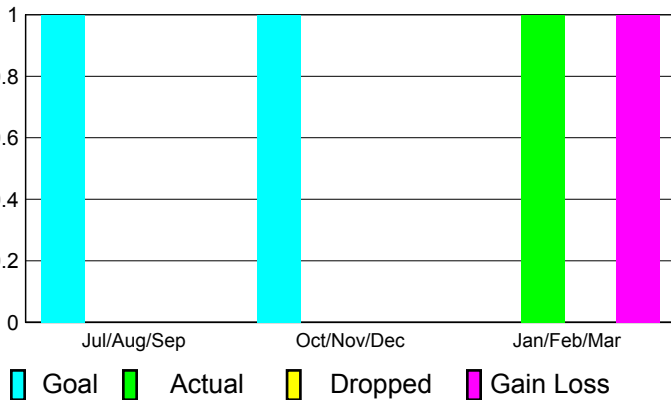

## CLUBS

**Club Results  
2010-2011**

**Clubs  
2009-2010**

Month	New Club Goal	Actual New Clubs	Actual Dropped Clubs	Gain/Loss of Clubs	Gain/Loss of Clubs
Jul/Aug/Sep	1	0	0	0	2
Oct/Nov/Dec	1	0	0	0	0
Jan/Feb/Mar	0	1	0	1	0
<b>Totals</b>	<b>2</b>	<b>1</b>	<b>0</b>	<b>1</b>	<b>2</b>

### Club Results 2010-2011

Goal, New, Dropped, Gain/Loss